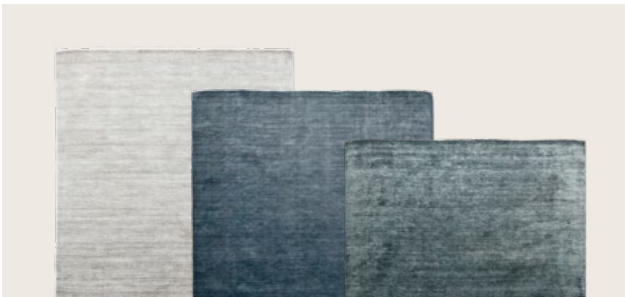

KASHI RUGS *(SEE RUG SECTION)*