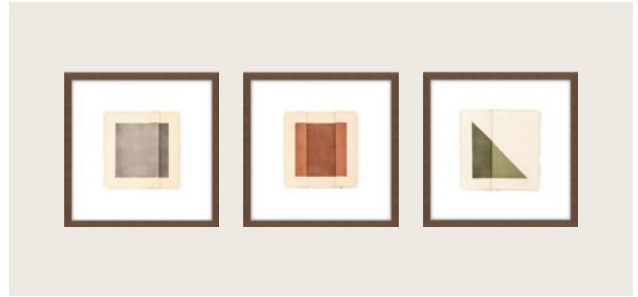

HESTIA OCCASIONAL CHAIR

ASHTON SHORT VASE

FOLDED, DOUBLE FOLDED & ANGLE ART *(SEE ART SECTION)*

KASHI RUGS *(SEE RUG SECTION)*

QUINN SCULPTURE

TUTTLE VASES

BOYD  
*blue*

**BRISBANE**