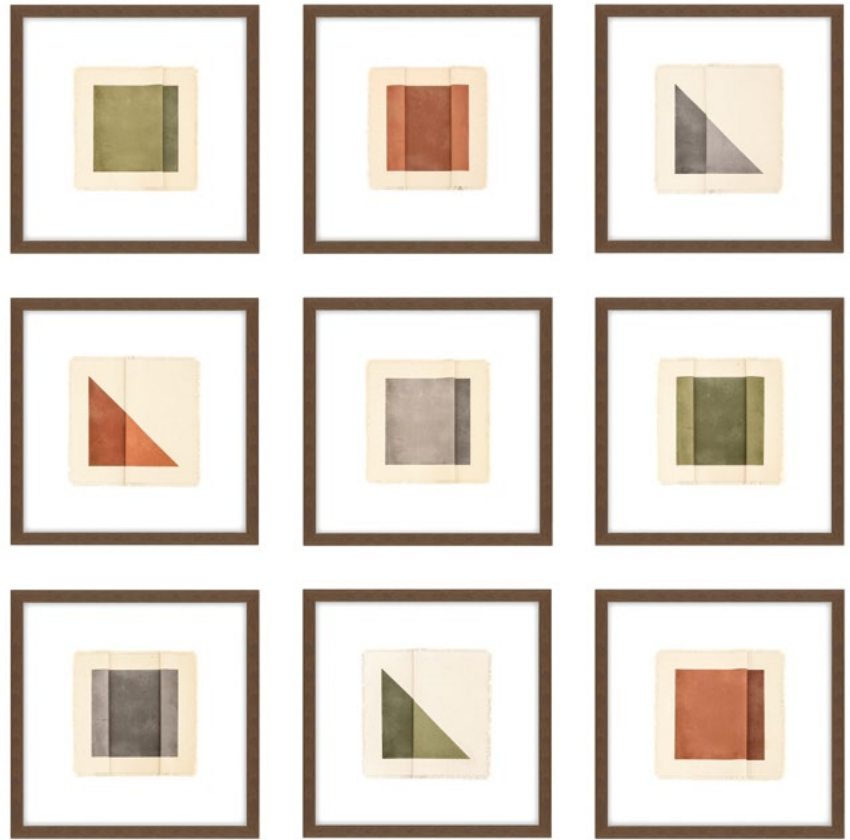

# ORGANIC ARTWORK

*Double Folded III Art, Damien Sculpture*

Composed of painted natural linen, carefully frayed at the edges, and folded by hand in angular and soft curves, these interesting works add geometric forms and rich textures to any space.