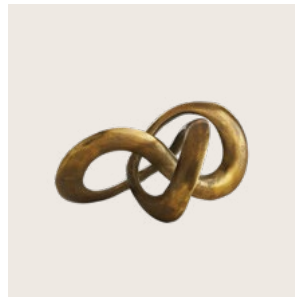

HESTIA OCCASIONAL CHAIR

ASHTON SHORT VASE

FOLDED, DOUBLE FOLDED & ANGLE ART *(SEE ART SECTION)*

KASHI RUGS *(SEE RUG SECTION)*

QUINN SCULPTURE

TUTTLE VASES

BOYD  
*blue*

**BRISBANE**