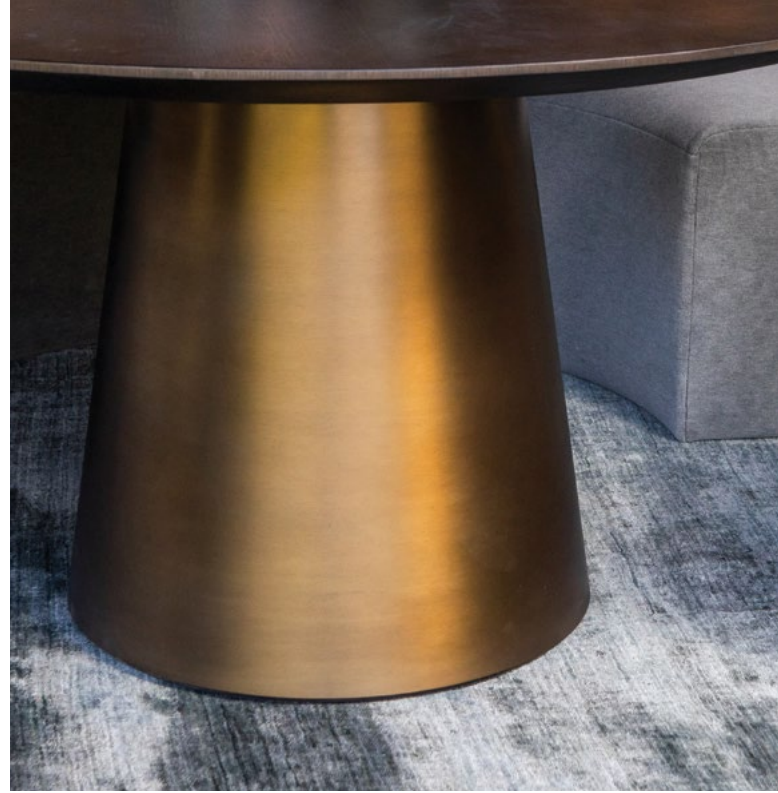

# SLEEK FLUIDITY

With its stunning starburst oak veneer tabletop, the Aldo Dining Table distinguishes itself through sleek fluidity.

Grounded by a tapered stainless steel pedestal base finished in brass, this opulent dining table works well with the clean lines and contemporary style of the Mikado Dining Chair.