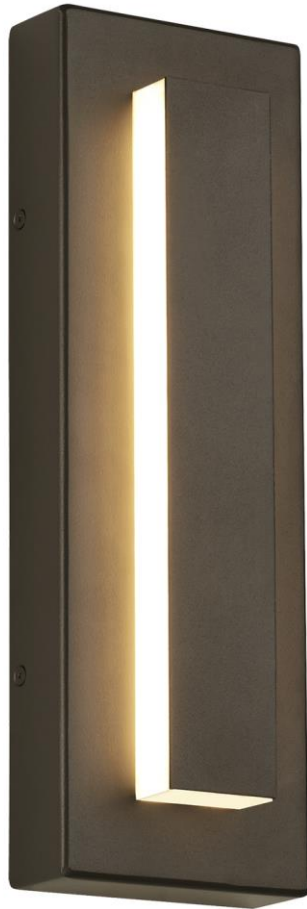

## TEAR SHEET

### Aspen 15" Outdoor Wall Sconce

Item # 702OWASP93015DH

Designer: Sean Lavin

Height: 38.1cm

Width: 7.11cm

Extension: 7.112cm

Backplate: 12.7cm x 4.57cmW

Finishes: H

Socket: Dedicated LED

Wattage: 22w (648lm)

Color Temperature: 3000k

CRI: 90

Input Voltage: 220V-240V

Dimming Type: DALI

### Aspen 26" Outdoor Wall Sconce

Item # 702OWASP93026DH

Designer: Sean Lavin

Height: 66.04cm

Width: 7.11cm

Extension: 7.112cm

Backplate: 12.7cm x 4.57cm

Finishes: H