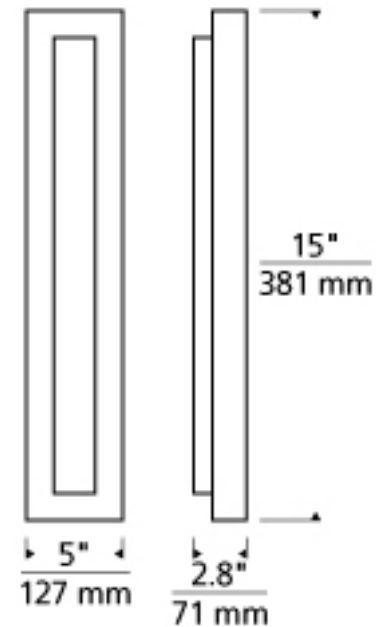

### Aspen 15" Outdoor Wall Sconce

Item # 702OWASP93015DH

Designer: Sean Lavin

Height: 38.1cm

Width: 7.11cm

Extension: 7.112cm

Backplate: 12.7cm x 4.57cmW

Finishes: H

## TEAR SHEET

### Aspen 26" Outdoor Wall Sconce

Item # 702OWASP93026DH

Designer: Sean Lavin

Height: 66.04cm

Width: 7.11cm

Extension: 7.112cm

Backplate: 12.7cm x 4.57cm

Finishes: H