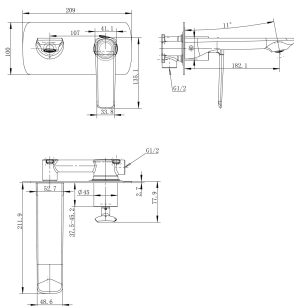

### Gun Metal Grey Wall Mixer With Spout

Cod. **DA-WMT14.01**  
26 × 26 × 26 cm, Chrome

Cod. **DA-WMT14.02**  
26 × 26 × 26 cm, Black

Cod. **DA-WMT14.03**  
26 × 26 × 26 cm, Black & Chrome

Cod. **DA-WMT14.04**  
26 × 26 × 26 cm, Brushed Yellow Gold

Cod. **DA-WMT14.05**  
26 × 26 × 26 cm, Brushed Nickel

Cod. **DA-WMT14.06**  
26 × 26 × 26 cm, Gun Metal Grey

#### · TECHNICAL DRAWING ·