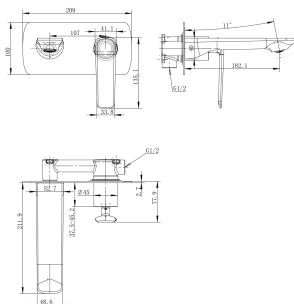

ESPERIA

Brushed Nickel Wall Mixer With Spout

Cod. **DA-WMT14.01**
26 × 26 × 26 cm, Chrome

Cod. **DA-WMT14.02**
26 × 26 × 26 cm, Black

Cod. **DA-WMT14.03**
26 × 26 × 26 cm, Black & Chrome

Cod. **DA-WMT14.04**
26 × 26 × 26 cm, Brushed Yellow Gold

Cod. **DA-WMT14.05**
26 × 26 × 26 cm, Brushed Nickel

Cod. **DA-WMT14.06**
26 × 26 × 26 cm, Gun Metal Grey

· TECHNICAL DRAWING ·

· SPECIFICATIONS ·

Hard wearing highly quality brushed nickel finish
High quality ceramic disk operation
AU Standard Water Rating: 4.5L/Min, 6 Star