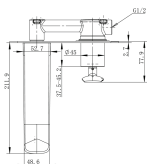

ESPERIA

Brushed Yellow Gold Wall Mixer With Spout

Cod. **DA-WMT14.01**
26 × 26 × 26 cm, Chrome

Cod. **DA-WMT14.02**
26 × 26 × 26 cm, Black

Cod. **DA-WMT14.03**
26 × 26 × 26 cm, Black & Chrome

Cod. **DA-WMT14.04**
26 × 26 × 26 cm, Brushed Yellow Gold

Cod. **DA-WMT14.05**
26 × 26 × 26 cm, Brushed Nickel

Cod. **DA-WMT14.06**
26 × 26 × 26 cm, Gun Metal Grey

· TECHNICAL DRAWING ·

· SPECIFICATIONS ·

Hard wearing highly quality brushed nickel finish
High quality ceramic disk operation
AU Standard Water Rating: 4.5L/Min, 6 Star