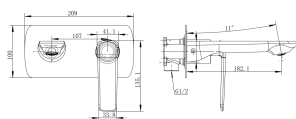

ESPERIA

Brushed Yellow Gold Wall Mixer With Spout

Cod. **DA-WMT14.01**
26 × 26 × 26 cm, Chrome

Cod. **DA-WMT14.02**
26 × 26 × 26 cm, Black

Cod. **DA-WMT14.03**
26 × 26 × 26 cm, Black & Chrome

Cod. **DA-WMT14.04**
26 × 26 × 26 cm, Brushed Yellow Gold

Cod. **DA-WMT14.05**
26 × 26 × 26 cm, Brushed Nickel

Cod. **DA-WMT14.06**
26 × 26 × 26 cm, Gun Metal Grey

· TECHNICAL DRAWING ·

· SPECIFICATIONS ·

Hard wearing highly quality brushed nickel finish
High quality ceramic disk operation
AU Standard Water Rating: 4.5L/Min, 6 Star