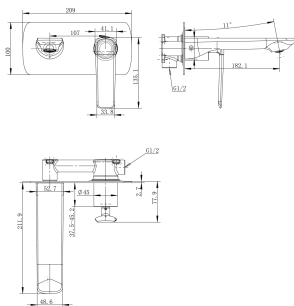

ESPERIA

Matte Black & Chrome Wall Mixer With Spout

Cod. **DA-WMT14.01**
26 × 26 × 26 cm, Chrome

Cod. **DA-WMT14.02**
26 × 26 × 26 cm, Black

Cod. **DA-WMT14.03**
26 × 26 × 26 cm, Black & Chrome

Cod. **DA-WMT14.04**
26 × 26 × 26 cm, Brushed Yellow Gold

Cod. **DA-WMT14.05**
26 × 26 × 26 cm, Brushed Nickel

Cod. **DA-WMT14.06**
26 × 26 × 26 cm, Gun Metal Grey

· TECHNICAL DRAWING ·

· SPECIFICATIONS ·

Hard wearing highly quality brushed nickel finish
High quality ceramic disk operation
AU Standard Water Rating: 4.5L/Min, 6 Star