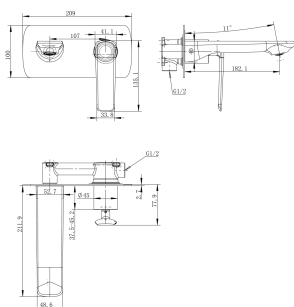

### Matte Black Wall Mixer With Spout

Cod. **DA-WMT14.01**  
26 × 26 × 26 cm, Chrome

Cod. **DA-WMT14.02**  
26 × 26 × 26 cm, Black

Cod. **DA-WMT14.03**  
26 × 26 × 26 cm, Black & Chrome

Cod. **DA-WMT14.04**  
26 × 26 × 26 cm, Brushed Yellow Gold

Cod. **DA-WMT14.05**  
26 × 26 × 26 cm, Brushed Nickel

Cod. **DA-WMT14.06**  
26 × 26 × 26 cm, Gun Metal Grey

#### • TECHNICAL DRAWING •