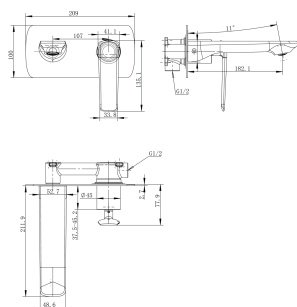

### Chrome Wall Mixer With Spout

Cod. **DA-WMT14.01**  
26 × 26 × 26 cm, Chrome

Cod. **DA-WMT14.02**  
26 × 26 × 26 cm, Black

Cod. **DA-WMT14.03**  
26 × 26 × 26 cm, Black & Chrome

Cod. **DA-WMT14.04**  
26 × 26 × 26 cm, Brushed Yellow Gold

Cod. **DA-WMT14.05**  
26 × 26 × 26 cm, Brushed Nickel

Cod. **DA-WMT14.06**  
26 × 26 × 26 cm, Gun Metal Grey

#### · TECHNICAL DRAWING ·