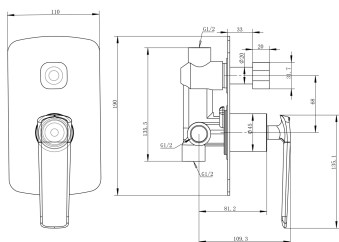

ESPERIA

Gun Metal Grey Wall Mixer with Diverter

Cod. **DA-WMD45.01**
16 × 16 × 25 cm, Chrome

Cod. **DA-WMD45.02**
16 × 16 × 25 cm, Black

Cod. **DA-WMD45.03**
16 × 16 × 25 cm, Black & Chrome

Cod. **DA-WM46.04**
16 × 16 × 25 cm, Brushed Yellow Gold

Cod. **DA-WMD45.05**
16 × 16 × 25 cm, Brushed Nickel

Cod. **DA-WMD45.06**
16 × 16 × 25 cm, Gun Metal Grey

• TECHNICAL DRAWING •

• SPECIFICATIONS •

Made of durable solid-brass construction materials
Single lever handle, wall mounted