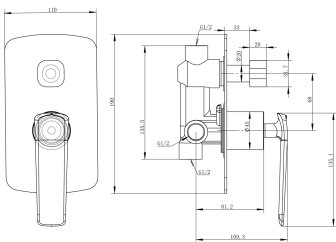

ESPERIA

Brushed Yellow Gold Wall Mixer with Diverter

Cod. **DA-WMD45.01**
16 × 16 × 25 cm, Chrome

Cod. **DA-WMD45.02**
16 × 16 × 25 cm, Black

Cod. **DA-WMD45.03**
16 × 16 × 25 cm, Black & Chrome

Cod. **DA-WM46.04**
16 × 16 × 25 cm, Brushed Yellow Gold

Cod. **DA-WMD45.05**
16 × 16 × 25 cm, Brushed Nickel

Cod. **DA-WMD45.06**
16 × 16 × 25 cm, Gun Metal Grey

· TECHNICAL DRAWING ·

· SPECIFICATIONS ·

Made of durable solid-brass construction materials
Single lever handle, wall mounted