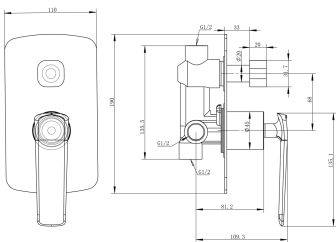

ESPERIA

Matte Black Wall Mixer with Diverter

Cod. **DA-WMD45.01**
16 × 16 × 25 cm, Chrome

Cod. **DA-WMD45.02**
16 × 16 × 25 cm, Black

Cod. **DA-WMD45.03**
16 × 16 × 25 cm, Black & Chrome

Cod. **DA-WM46.04**
16 × 16 × 25 cm, Brushed Yellow Gold

Cod. **DA-WMD45.05**
16 × 16 × 25 cm, Brushed Nickel

Cod. **DA-WMD45.06**
16 × 16 × 25 cm, Gun Metal Grey

• TECHNICAL DRAWING •

• SPECIFICATIONS •

Made of durable solid-brass construction materials
Single lever handle, wall mounted