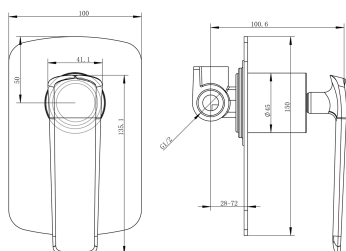

### Brushed Yellow Gold Wall Mixer

Cod. **DA-WM46.01**  
16 × 16 × 20 cm, Chrome

Cod. **DA-WM46.02**  
16 × 16 × 20 cm, Black

Cod. **DA-WM46.03**  
16 × 16 × 20 cm, Black & Chrome

Cod. **DA-WM46.04**  
16 × 16 × 20 cm, Brushed Yellow Gold

Cod. **DA-WM46.05**  
16 × 16 × 20 cm, Brushed Nickel

Cod. **DA-WM46.06**  
16 × 16 × 20 cm, Gun Metal Grey

#### · TECHNICAL DRAWING ·

#### · SPECIFICATIONS ·

Solid brass body, brushed nickel surface  
Watermark certificated  
Water Rating: 4.5L/Min, 6 Star