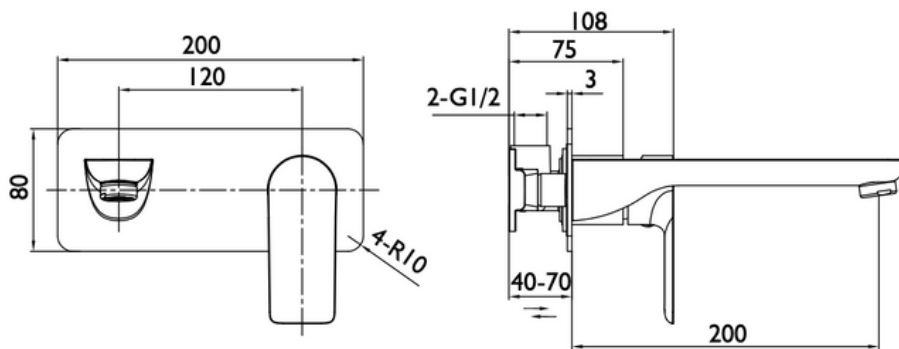

WALL MIXER WITH SPOUT

·TECHNICAL DRAWING ·

For detailed information, please see our website www.dellarte.com.au

Legal disclaimer: The details provided by this file have an informational purpose, thus no contractual value. To obtain further information about the material and the installation, please contact one of our sales advisors. DELL'ARTE Pty Ltd. reserves the right to modify or delete any information regarding its products. Weights, measurements and colours may be subject to small variations.