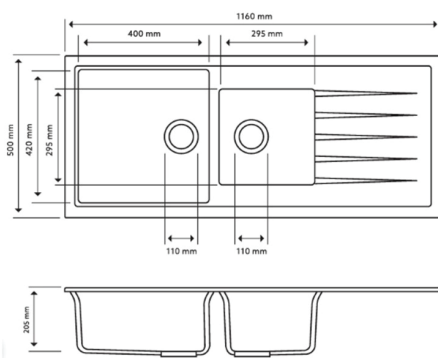

### Carysil Grey 1 and A Half Bowl With Drainer Board Granite Kitchen Sink Top/Flush/Under Mount

Cod. **DA-Vivaldi D-200 White**  
1160 x 500 x 205mm, White

Cod. **DA-Vivaldi D-200 Grey**  
1160 x 500 x 205mm, Grey

Cod. **DA-Vivaldi D-200 Black**  
1160 x 500 x 205mm, Black

#### · SPECIFICATIONS ·

German engineered, Lifetime Warranty!

Overall Dimensions(LxWxH): 1160\*500\*205mm

Bowl sizes(LxW): 400\*420\*205mm

Round corner for easy clean

High temperature resistance

Good stain resistance, non-stick oil, easy to clean