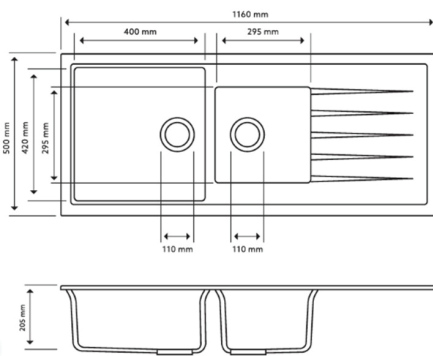

KITCHEN SINKS

Carysil Black 1 and A Half Bowl With Drainer Board Granite Kitchen Sink Top/Flush/Under Mount

Cod. **DA-Vivaldi D-200 White**
1160 x 500 x 205mm, White

Cod. **DA-Vivaldi D-200 Grey**
1160 x 500 x 205mm, Grey

Cod. **DA-Vivaldi D-200 Black**
1160 x 500 x 205mm, Black

· TECHNICAL DRAWING ·

· SPECIFICATIONS ·

Overall Dimensions(LxWxH): 1160*500*205mm

Bowl sizes(LxW): 400*420*205mm

Round corner for easy clean

High temperature resistance