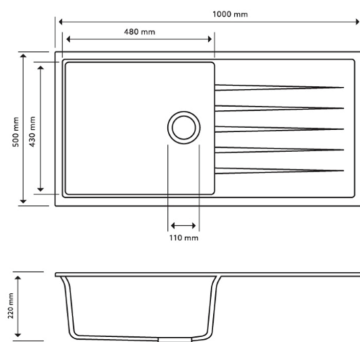

### Carysil White Single Bowl With Drainer Board Granite Kitchen Sink Top/Flush/Under Mount

Cod. **DA-Vivaldi D-100L White**  
1000 x 500 x 220mm, White

Cod. **DA-Vivaldi D-100L Black**  
1000 x 500 x 220mm, Black

Cod. **DA-Vivaldi D-100L Grey**  
1000 x 500 x 220mm, Grey

#### · SPECIFICATIONS ·

German engineered, Lifetime Warranty

Overall Dimensions(LxWxH): 1000\*500\*220mm

Bowl sizes(LxW): 480\*430\*220mm

Colour: White

Round corner for easy clean

High temperature resistance