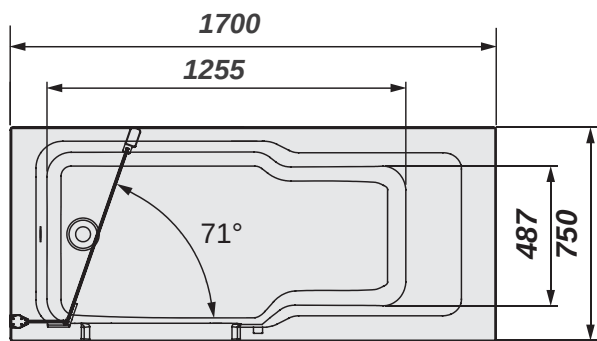

TWINLINE DuART Bathtub With Door

DuART Bathtub 1700 x 750 mm, left and right

For detailed information, please see our website www.dellarte.com.au

Legal disclaimer: The details provided by this file have an informational purpose, thus no contractual value. To obtain further information about the material and the installation, please contact one of our sales advisors. DELL'ARTE Pty Ltd. reserves the right to modify or delete any information regarding its products. Weights, measurements and colours may be subject to small variations.