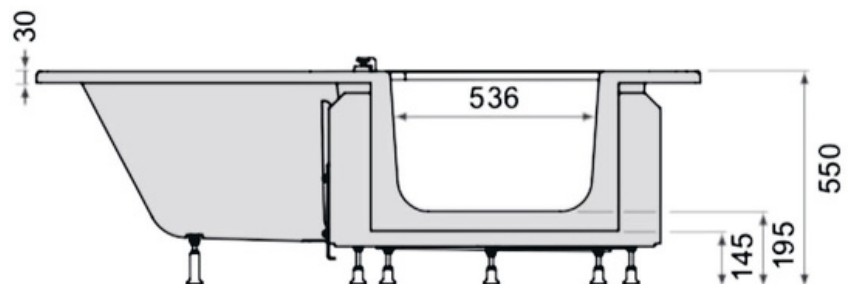

TWINLINE DuART Bathtub With Door

DuART Bathtub 1700 x 750 mm, left and right

For detailed information, please see our website www.dellarte.com.au

Legal disclaimer: The details provided by this file have an informational purpose, thus no contractual value. To obtain further information about the material and the installation, please contact one of our sales advisors. DELL'ARTE Pty Ltd. reserves the right to modify or delete any information regarding its products. Weights, measurements and colours may be subject to small variations.