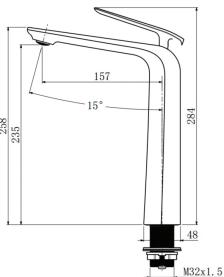

### Gun Metal Grey Tall Basin Mixer

Cod. **DA-TBT35.01**  
25 × 10 × 40 cm, Chrome

Cod. **DA-TBT35.02**  
25 × 10 × 40 cm, Black

Cod. **DA-TBT35.03**  
25 × 10 × 40 cm, Black & Chrome

Cod. **DA-TBT35.04**  
25 × 10 × 40 cm, Brushed Yellow Gold

Cod. **DA-TBT35.05**  
25 × 10 × 40 cm, Brushed Nickel

Cod. **DA-TBT35.06**  
25 × 10 × 40 cm, Gun Metal Grey

#### · TECHNICAL DRAWING ·