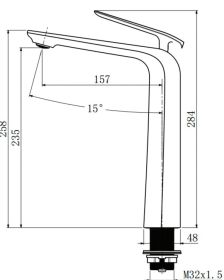

ESPERIA

Brushed Yellow Gold Tall Basin Mixer

Cod. **DA-TBT35.01**
25 × 10 × 40 cm, Chrome

Cod. **DA-TBT35.02**
25 × 10 × 40 cm, Black

Cod. **DA-TBT35.03**
25 × 10 × 40 cm, Black & Chrome

Cod. **DA-TBT35.04**
25 × 10 × 40 cm, Brushed Yellow Gold

Cod. **DA-TBT35.05**
25 × 10 × 40 cm, Brushed Nickel

Cod. **DA-TBT35.06**
25 × 10 × 40 cm, Gun Metal Grey

· TECHNICAL DRAWING ·

· SPECIFICATIONS ·

AU Standard, Watermark approved
Water Rating: 4.5L/Min, 6 Star