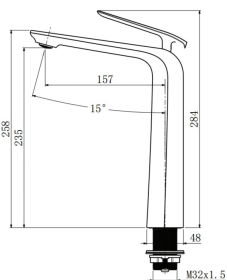

### Matte Black & Chrome Tall Basin Mixer

Cod. **DA-TBT35.01**  
25 × 10 × 40 cm, Chrome

Cod. **DA-TBT35.02**  
25 × 10 × 40 cm, Black

Cod. **DA-TBT35.03**  
25 × 10 × 40 cm, Black & Chrome

Cod. **DA-TBT35.04**  
25 × 10 × 40 cm, Brushed Yellow Gold

Cod. **DA-TBT35.05**  
25 × 10 × 40 cm, Brushed Nickel

Cod. **DA-TBT35.06**  
25 × 10 × 40 cm, Gun Metal Grey

#### · TECHNICAL DRAWING ·