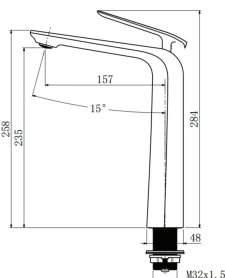

ESPERIA

Matte Black Tall Basin Mixer

Cod. **DA-TBT35.01**
25 × 10 × 40 cm, Chrome

Cod. **DA-TBT35.02**
25 × 10 × 40 cm, Black

Cod. **DA-TBT35.03**
25 × 10 × 40 cm, Black & Chrome

Cod. **DA-TBT35.04**
25 × 10 × 40 cm, Brushed Yellow Gold

Cod. **DA-TBT35.05**
25 × 10 × 40 cm, Brushed Nickel

Cod. **DA-TBT35.06**
25 × 10 × 40 cm, Gun Metal Grey

· TECHNICAL DRAWING ·

· SPECIFICATIONS ·

AU Standard, Watermark approved
Water Rating: 4.5L/Min, 6 Star