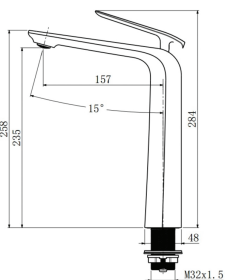

## Chrome Tall Basin Mixer

Cod. **DA-TBT35.01**  
25 × 10 × 40 cm, Chrome

Cod. **DA-TBT35.02**  
25 × 10 × 40 cm, Black

Cod. **DA-TBT35.03**  
25 × 10 × 40 cm, Black & Chrome

Cod. **DA-TBT35.04**  
25 × 10 × 40 cm, Brushed Yellow Gold

Cod. **DA-TBT35.05**  
25 × 10 × 40 cm, Brushed Nickel

Cod. **DA-TBT35.06**  
25 × 10 × 40 cm, Gun Metal Grey

### · TECHNICAL DRAWING ·