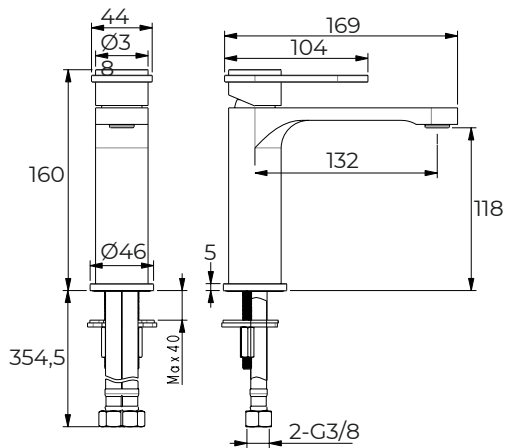

FLOW LIMITS

Single Lever Washbasin Mixer

Cod. **HB-GR3042**
Chrome finish

Cod. **HB-GR3063**
Chrome finish and black ring

Cod. **HB-GR3145**
Chrome with matt black handle

• TECHNICAL DRAWING •

• SPECIFICATIONS •

Single lever washbasin mixer

- Installation Type: Deck Mounted
- NEOPERL Aerator, flow rate: 5.6L/Min MAX at 3 bar
- Ø 25mm KEROX Ceramic Cartridge
- TUCAI flexible inlet hose
- G3/8" connection
- Brass Body
- Zinc Handle
- Comply to EN817
- Pop-Up waste not included