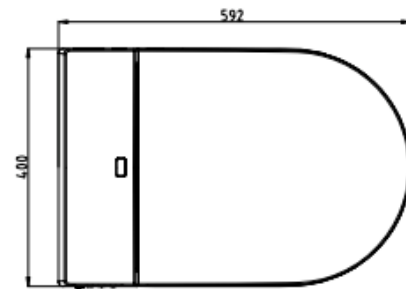

Sesto

Smart Toilet

SPECIFICATIONS

Intelligent Toilet

- Automatic Open/Close Lid & Seat
- Instant Warm Water, 1s Rapid Rise Water Temp
- Fashionable Back Glass Decoration, Multi-Color Optional, LED Display
- Seat and Cover Soft Close, Eliminate Noise