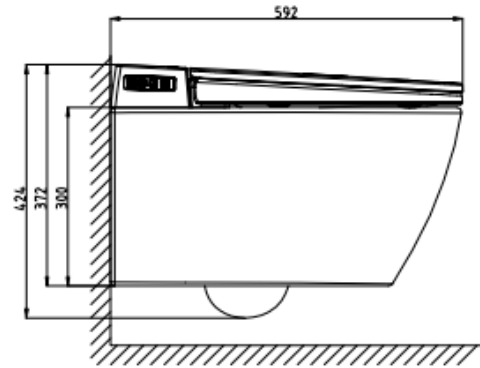

Sesto

Smart Toilet

SPECIFICATIONS

Intelligent Toilet

- Automatic Open/Close Lid & Seat
- Instant Warm Water, 1s Rapid Rise Water Temp
- Fashionable Back Glass Decoration, Multi-Color Optional, LED Display
- Seat and Cover Soft Close, Eliminate Noise