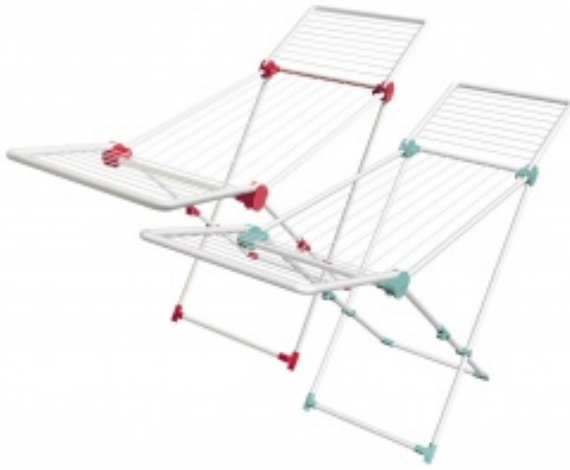

SUPERDRY MAXI ARTWEGER

• SPECIFICATIONS •

- Made In EUROPE – 03 years warranty
- 20 meter drying length
- Extra compact and stable
- Wind and weatherproof
- 2 current colours

TECHNICAL DRAWING