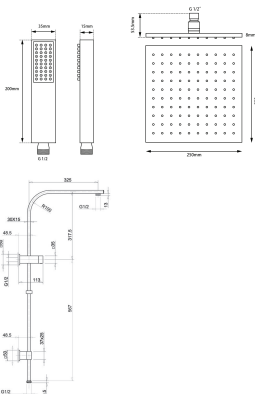

ESPERIA

High Gloss Black Square Shower Station

Cod. **DA-SR30.01**
250 mm, Chrome

Cod. **DA-SR30.02**
250 mm, Black & Chrome

Cod. **DA-SR30.04**
250 mm, Brushed Yellow Gold

Cod. **DA-SR30.05**
250 mm, Brushed Nickel

Cod. **DA-SR30.06**
250 mm, Gun Metal Grey

Cod. **DA-SR30.10**
250 mm, High Gloss Black

· TECHNICAL DRAWING ·

· SPECIFICATIONS ·

10 inch Square Shower Set with Handheld Spray Head
Durable PVC Shower Hose
Australian Standard