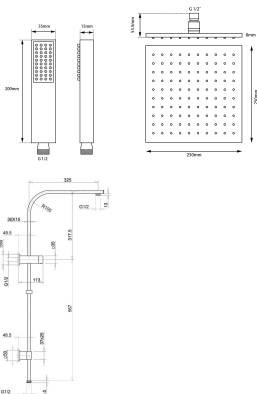

ESPERIA

Gun Metal Grey Square Shower Station

Cod. **DA-SR30.01**
250 mm, Chrome

Cod. **DA-SR30.02**
250 mm, Black & Chrome

Cod. **DA-SR30.04**
250 mm, Brushed Yellow Gold

Cod. **DA-SR30.05**
250 mm, Brushed Nickel

Cod. **DA-SR30.06**
250 mm, Gun Metal Grey

Cod. **DA-SR30.10**
250 mm, High Gloss Black

· TECHNICAL DRAWING ·

· SPECIFICATIONS ·

10 inch Square Shower Set with Handheld Spray Head
Durable PVC Shower Hose
Australian Standard