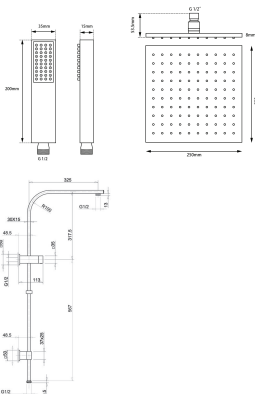

ESPERIA

Brushed Nickel Square Shower Station

Cod. **DA-SR30.01**
250 mm, Chrome

Cod. **DA-SR30.02**
250 mm, Black & Chrome

Cod. **DA-SR30.04**
250 mm, Brushed Yellow Gold

Cod. **DA-SR30.05**
250 mm, Brushed Nickel

Cod. **DA-SR30.06**
250 mm, Gun Metal Grey

Cod. **DA-SR30.10**
250 mm, High Gloss Black

· TECHNICAL DRAWING ·

· SPECIFICATIONS ·

10 inch Square Shower Set with Handheld Spray Head
Durable PVC Shower Hose
Australian Standard