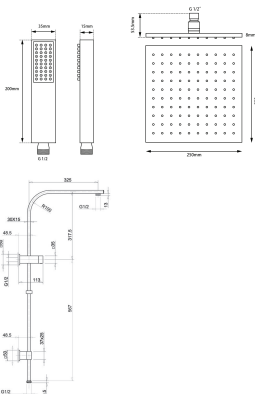

ESPERIA

Brushed Yellow Gold Square Shower Station

Cod. **DA-SR30.01**
250 mm, Chrome

Cod. **DA-SR30.02**
250 mm, Black

Cod. **DA-SR30.03**
250 mm, Black & Chrome

Cod. **DA-SR30.04**
250 mm, Brushed Yellow Gold

Cod. **DA-SR30.05**
250 mm, Brushed Nickel

Cod. **DA-SR30.06**
250 mm, High Gloss Black

· TECHNICAL DRAWING ·

· SPECIFICATIONS ·

10 inch Square Shower Set with Handheld Spray Head
Durable PVC Shower Hose
Australian Standard