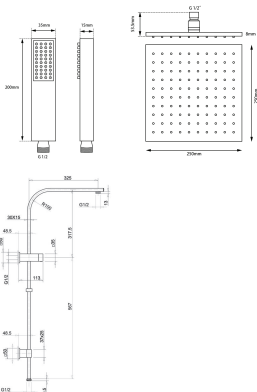

ESPERIA

Matte Black Square Shower Station

Cod. **DA-SR30.01**
250 mm, Chrome

Cod. **DA-SR30.02**
250 mm, Black & Chrome

Cod. **DA-SR30.04**
250 mm, Brushed Yellow Gold

Cod. **DA-SR30.05**
250 mm, Brushed Nickel

Cod. **DA-SR30.06**
250 mm, Gun Metal Grey

Cod. **DA-SR30.10**
250 mm, High Gloss Black

• TECHNICAL DRAWING •

• SPECIFICATIONS •

10 inch Square Shower Set with Handheld Spray Head
Durable PVC Shower Hose
Australian Standard