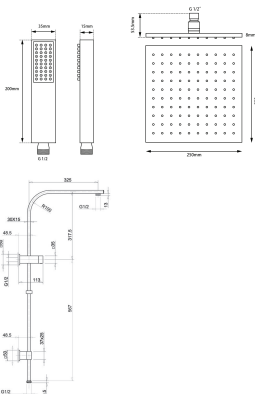

ESPERIA

Chrome Square Shower Station

Cod. **DA-SR30.01**
250 mm, Chrome

Cod. **DA-SR30.02**
250 mm, Black & Chrome

Cod. **DA-SR30.04**
250 mm, Brushed Yellow Gold

Cod. **DA-SR30.05**
250 mm, Brushed Nickel

Cod. **DA-SR30.06**
250 mm, Gun Metal Grey

Cod. **DA-SR30.10**
250 mm, High Gloss Black

· TECHNICAL DRAWING ·

· SPECIFICATIONS ·

10 inch Square Shower Set with Handheld Spray Head
Durable PVC Shower Hose
Australian Standard