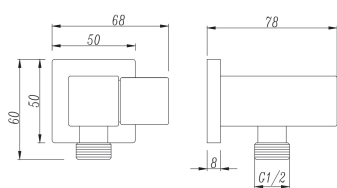

ESPERIA

Gun Metal Grey Square Shower Holder Wall Connector & Hose

Cod. **DA-SR27-N.01**
Shower Rail, Chrome

Cod. **DA-SR27-N.02**
Shower Rail, Black

Cod. **DA-SR27-N.04**
Shower Rail, Brushed Yellow Gold

Cod. **DA-SR27-N.05**
Shower Rail, Brushed Nickel

Cod. **DA-SR27-N.06**
Shower Rail, Gun Metal Grey

· TECHNICAL DRAWING ·

Unit:mm

· SPECIFICATIONS ·

Material: Durable Solid Brass
1.5m Durable Stainless Steel Flexible Shower Hose