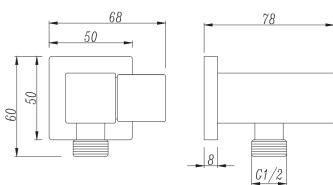

ESPERIA

Brushed Nickel Square Shower Holder Wall Connector & Hose

Cod. **DA-SR27-N.01**
Shower Rail, Chrome

Cod. **DA-SR27-N.02**
Shower Rail, Black

Cod. **DA-SR27-N.04**
Shower Rail, Brushed Yellow Gold

Cod. **DA-SR27-N.05**
Shower Rail, Brushed Nickel

Cod. **DA-SR27-N.06**
Shower Rail, Gun Metal Grey

· TECHNICAL DRAWING ·

Unit:mm

· SPECIFICATIONS ·

Material: Durable Solid Brass
1.5m Durable Stainless Steel Flexible Shower Hose