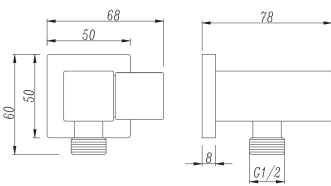

ESPERIA

Brushed Yellow Gold Square Shower Holder Wall Connector & Hose

Cod. **DA-SR27-N.01**
Shower Rail, Chrome

Cod. **DA-SR27-N.02**
Shower Rail, Black

Cod. **DA-SR27-N.04**
Shower Rail, Brushed Yellow Gold

Cod. **DA-SR27-N.05**
Shower Rail, Brushed Nickel

Cod. **DA-SR27-N.06**
Shower Rail, Gun Metal Grey

· TECHNICAL DRAWING ·

Unit:mm

· SPECIFICATIONS ·

Material: Durable Solid Brass
1.5m Durable Stainless Steel Flexible Shower Hose