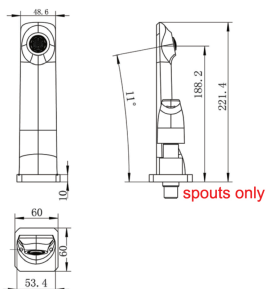

### Gun Metal Grey Bath Spout

Cod. **DA-SP10.01**  
21.5 × 14.5 × 6.5 cm, Chrome

Cod. **DA-SP10.02**  
21.5 × 14.5 × 6.5 cm, Black

Cod. **DA-SP10.03**  
21.5 × 14.5 × 6.5 cm, Black & Chrome

Cod. **DA-SP10.04**  
21.5 × 14.5 × 6.5 cm, Brushed Yellow Gold

Cod. **DA-SP10.05**  
21.5 × 14.5 × 6.5 cm, Brushed Nickel

Cod. **DA-SP10.06**  
21.5 × 14.5 × 6.5 cm, Gun Metal Grey

#### · TECHNICAL DRAWING ·