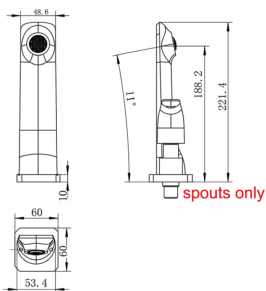

ESPERIA

Brushed Nickel Bath Spout

Cod. **DA-SP10.01**
21.5 × 14.5 × 6.5 cm, Chrome

Cod. **DA-SP10.02**
21.5 × 14.5 × 6.5 cm, Black

Cod. **DA-SP10.03**
21.5 × 14.5 × 6.5 cm, Black & Chrome

Cod. **DA-SP10.04**
21.5 × 14.5 × 6.5 cm, Brushed Yellow Gold

Cod. **DA-SP10.05**
21.5 × 14.5 × 6.5 cm, Brushed Nickel

Cod. **DA-SP10.06**
21.5 × 14.5 × 6.5 cm, Gun Metal Grey

· TECHNICAL DRAWING ·

· SPECIFICATIONS ·

Material: Solid Brass
Water Rating: 4.5L/Min, 6 Star