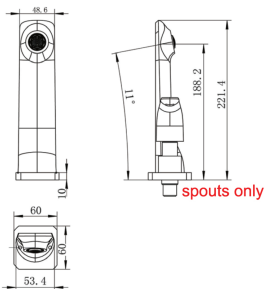

ESPERIA

Brushed Yellow Gold Bath Spout

Cod. **DA-SP10.01**
21.5 × 14.5 × 6.5 cm, Chrome

Cod. **DA-SP10.02**
21.5 × 14.5 × 6.5 cm, Black

Cod. **DA-SP10.03**
21.5 × 14.5 × 6.5 cm, Black & Chrome

Cod. **DA-SP10.04**
21.5 × 14.5 × 6.5 cm, Brushed Yellow Gold

Cod. **DA-SP10.05**
21.5 × 14.5 × 6.5 cm, Brushed Nickel

Cod. **DA-SP10.06**
21.5 × 14.5 × 6.5 cm, Gun Metal Grey

· TECHNICAL DRAWING ·

· SPECIFICATIONS ·

Material: Solid Brass
Water Rating: 4.5L/Min, 6 Star