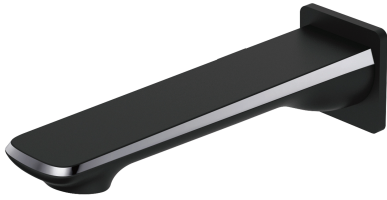

## ESPERIA

### Matte Black & Chrome Bath Spout

Cod. **DA-SP10.01**  
21.5 × 14.5 × 6.5 cm, Chrome

Cod. **DA-SP10.02**  
21.5 × 14.5 × 6.5 cm, Black

Cod. **DA-SP10.03**  
21.5 × 14.5 × 6.5 cm, Black & Chrome

Cod. **DA-SP10.04**  
21.5 × 14.5 × 6.5 cm, Brushed Yellow Gold

Cod. **DA-SP10.05**  
21.5 × 14.5 × 6.5 cm, Brushed Nickel

Cod. **DA-SP10.06**  
21.5 × 14.5 × 6.5 cm, Gun Metal Grey