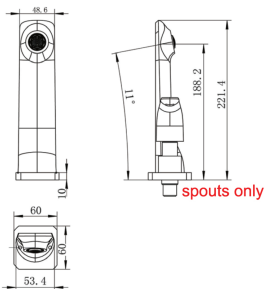

### Matte Black & Chrome Bath Spout

Cod. **DA-SP10.01**  
21.5 × 14.5 × 6.5 cm, Chrome

Cod. **DA-SP10.02**  
21.5 × 14.5 × 6.5 cm, Black

Cod. **DA-SP10.03**  
21.5 × 14.5 × 6.5 cm, Black & Chrome

Cod. **DA-SP10.04**  
21.5 × 14.5 × 6.5 cm, Brushed Yellow Gold

Cod. **DA-SP10.05**  
21.5 × 14.5 × 6.5 cm, Brushed Nickel

Cod. **DA-SP10.06**  
21.5 × 14.5 × 6.5 cm, Gun Metal Grey

#### · TECHNICAL DRAWING ·