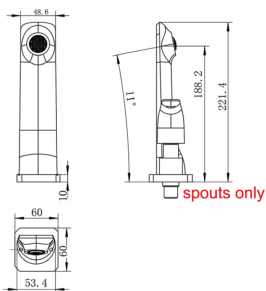

ESPERIA

Matte Black Bath Spout

Cod. **DA-SP10.01**
21.5 × 14.5 × 6.5 cm, Chrome

Cod. **DA-SP10.02**
21.5 × 14.5 × 6.5 cm, Black

Cod. **DA-SP10.03**
21.5 × 14.5 × 6.5 cm, Black & Chrome

Cod. **DA-SP10.04**
21.5 × 14.5 × 6.5 cm, Brushed Yellow Gold

Cod. **DA-SP10.05**
21.5 × 14.5 × 6.5 cm, Brushed Nickel

Cod. **DA-SP10.06**
21.5 × 14.5 × 6.5 cm, Gun Metal Grey

· TECHNICAL DRAWING ·

· SPECIFICATIONS ·

Material: Solid Brass
Water Rating: 4.5L/Min, 6 Star