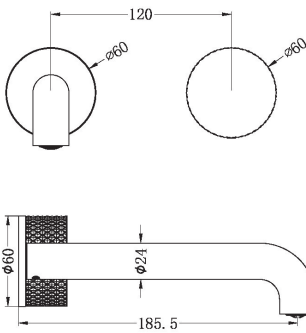

KITCHEN FAUCET

OPAL PROGRESSIVE WALL BASIN/BATH SET 160/185/230MM SPOUT GR

Cod. **DA-NR252007A160/185/230BG**
Wall Basin/Bath Set, Brushed Gold

Cod. **DA-NR252007A160/185/230BN**
Wall Basin/Bath Set, Brushed Nickel

Cod. **DA-NR252007A160/185/230BZ**
Wall Basin/Bath Set, Brushed Bronze

Cod. **DA-NR252007A160/185/230GR**
Wall Basin/Bath Set, Graphite

· TECHNICAL DRAWING ·

· SPECIFICATIONS ·

Material: Brass
WELS Rating: 6L/Min, 5Star