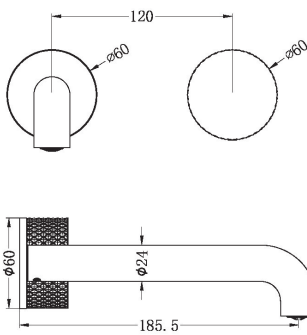

KITCHEN FAUCET

OPAL PROGRESSIVE WALL BASIN/BATH SET 160/185/230MM SPOUT BZ

Cod. **DA-NR252007A160/185/230BG**
Wall Basin/Bath Set, Brushed Gold

Cod. **DA-NR252007A160/185/230BN**
Wall Basin/Bath Set, Brushed Nickel

Cod. **DA-NR252007A160/185/230BZ**
Wall Basin/Bath Set, Brushed Bronze

Cod. **DA-NR252007A160/185/230GR**
Wall Basin/Bath Set, Graphite

· TECHNICAL DRAWING ·

· SPECIFICATIONS ·

Material: Brass
WELS Rating: 6L/Min, 5Star