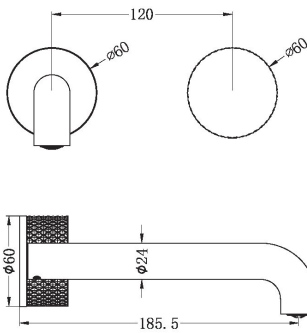

KITCHEN FAUCET

OPAL PROGRESSIVE WALL BASIN/BATH SET 160/185/230MM SPOUT BN

Cod. **DA-NR252007A160/185/230BG**
Wall Basin/Bath Set, Brushed Gold

Cod. **DA-NR252007A160/185/230BN**
Wall Basin/Bath Set, Brushed Nickel

Cod. **DA-NR252007A160/185/230BZ**
Wall Basin/Bath Set, Brushed Bronze

Cod. **DA-NR252007A160/185/230GR**
Wall Basin/Bath Set, Graphite

· TECHNICAL DRAWING ·

· SPECIFICATIONS ·

Material: Brass
WELS Rating: 6L/Min, 5Star