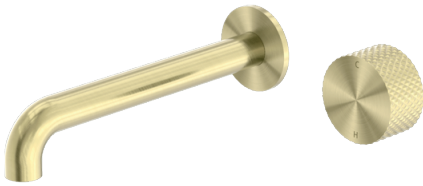

KITCHEN FAUCET

OPAL PROGRESSIVE WALL BASIN/BATH SET 160/185/230MM SPOUT BG

Cod. **DA-NR252007A160/185/230BG**
Wall Basin/Bath Set, Brushed Gold

Cod. **DA-NR252007A160/185/230BN**
Wall Basin/Bath Set, Brushed Nickel

Cod. **DA-NR252007A160/185/230BZ**
Wall Basin/Bath Set, Brushed Bronze

Cod. **DA-NR252007A160/185/230GR**
Wall Basin/Bath Set, Graphite

· TECHNICAL DRAWING ·

· SPECIFICATIONS ·

Material: Brass
WELS Rating: 6L/Min, 5Star