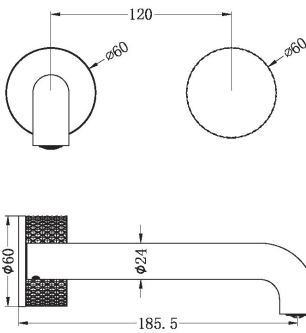

KITCHEN FAUCET

OPAL PROGRESSIVE WALL BASIN/BATH SET 160/185/230MM SPOUT BG

Cod. **DA-NR252007A160/185/230BG**
Wall Basin/Bath Set, Brushed Gold

Cod. **DA-NR252007A160/185/230BN**
Wall Basin/Bath Set, Brushed Nickel

Cod. **DA-NR252007A160/185/230BZ**
Wall Basin/Bath Set, Brushed Bronze

Cod. **DA-NR252007A160/185/230GR**
Wall Basin/Bath Set, Graphite

· TECHNICAL DRAWING ·

· SPECIFICATIONS ·

Material: Brass
WELS Rating: 6L/Min, 5Star