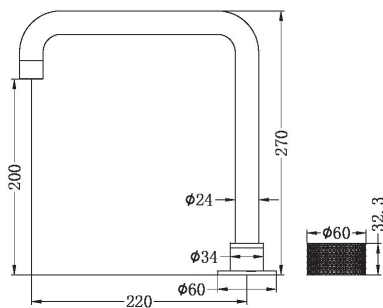

KITCHEN FAUCET

OPAL PROGRESSIVE TALL BASIN SET BZ

Cod. **DA-NR252001ABG**
Basin Tap Set, Brushed Gold

Cod. **DA-NR252001ABN**
Basin Tap Set, Brushed Nickel

Cod. **DA-NR252001ABZ**
Basin Tap Set, Brushed Bronze

Cod. **DA-NR252001AGR**
Basin Tap Set, Graphite

· TECHNICAL DRAWING ·

· SPECIFICATIONS ·

Material: Brass
WELS Rating: 6L/Min, 5Star

For detailed information, please see our website www.dellarte.us

Legal disclaimer: The details provided by this technical file have an informational purpose, thus no contractual value. To obtain further information about the materials and the installation, please contact one of our sales advisors. DELL'ARTE Pty Ltd. reserves the right to modify or delete any information regarding its products. Weights, measurements and colours may be subject to small variations.