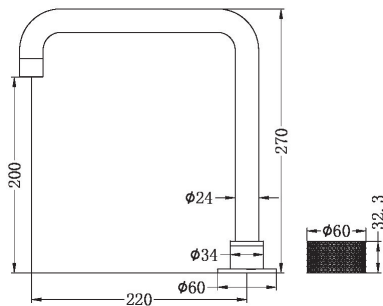

KITCHEN FAUCET

OPAL PROGRESSIVE TALL BASIN SET BN

Cod. **DA-NR252001ABG**
Basin Tap Set, Brushed Gold

Cod. **DA-NR252001ABN**
Basin Tap Set, Brushed Nickel

Cod. **DA-NR252001ABZ**
Basin Tap Set, Brushed Bronze

Cod. **DA-NR252001AGR**
Basin Tap Set, Graphite

· TECHNICAL DRAWING ·

· SPECIFICATIONS ·

Material: Brass
WELS Rating: 6L/Min, 5Star

For detailed information, please see our website www.dellarte.us

Legal disclaimer: The details provided by this technical file have an informational purpose, thus no contractual value. To obtain further information about the materials and the installation, please contact one of our sales advisors. DELL'ARTE Pty Ltd. reserves the right to modify or delete any information regarding its products. Weights, measurements and colours may be subject to small variations.