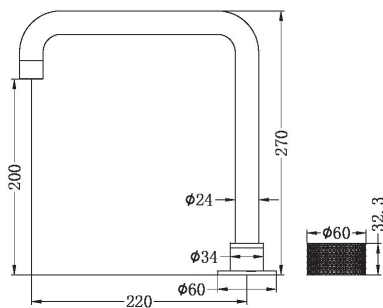

KITCHEN FAUCET

OPAL PROGRESSIVE TALL BASIN SET BG

Cod. **DA-NR252001ABG**
Basin Tap Set, Brushed Gold

Cod. **DA-NR252001ABN**
Basin Tap Set, Brushed Nickel

Cod. **DA-NR252001ABZ**
Basin Tap Set, Brushed Bronze

Cod. **DA-NR252001AGR**
Basin Tap Set, Graphite

· TECHNICAL DRAWING ·

· SPECIFICATIONS ·

Material: Brass
WELS Rating: 6L/Min, 5Star

For detailed information, please see our website www.dellarte.us

Legal disclaimer: The details provided by this technical file have an informational purpose, thus no contractual value. To obtain further information about the materials and the installation, please contact one of our sales advisors. DELL'ARTE Pty Ltd. reserves the right to modify or delete any information regarding its products. Weights, measurements and colours may be subject to small variations.