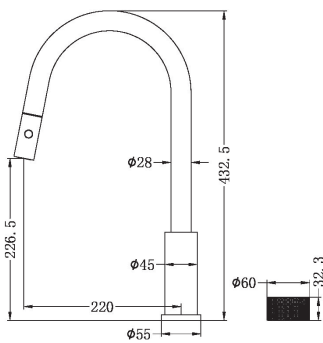

Cod. **DA-NR252008GR**
Kitchen Sink Tap Set, Graphite

· TECHNICAL DRAWING ·

· SPECIFICATIONS ·

Material: Brass
WELS Rating: 4.5L/Min, 6Star

For detailed information, please see our website www.dellarte.us