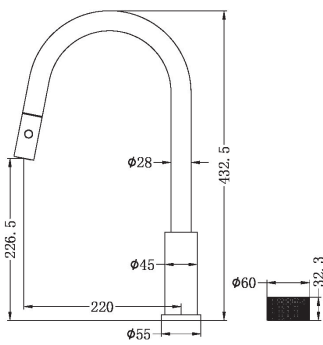

Cod. **DA-NR252008GR**
Kitchen Sink Tap Set, Graphite

· TECHNICAL DRAWING ·

· SPECIFICATIONS ·

Material: Brass
WELS Rating: 4.5L/Min, 6Star

For detailed information, please see our website www.dellarte.us