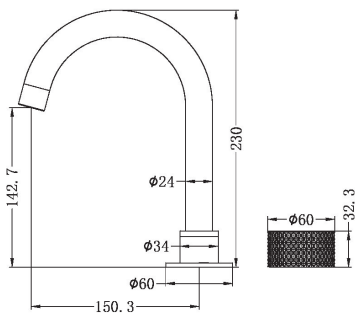

KITCHEN FAUCET

OPAL PROGRESSIVE BASIN SET GR

Cod. **DA-NR252001BG**
Basin Tap Set, Brushed Gold

Cod. **DA-NR252001BN**
Basin Tap Set, Brushed Nickel

Cod. **DA-NR252001BZ**
Basin Tap Set, Brushed Bronze

Cod. **DA-NR252001GR**
Basin Tap Set, Graphite

· TECHNICAL DRAWING ·

· SPECIFICATIONS ·

Material: Brass
WELS Rating: 4.5L/min, 6 star