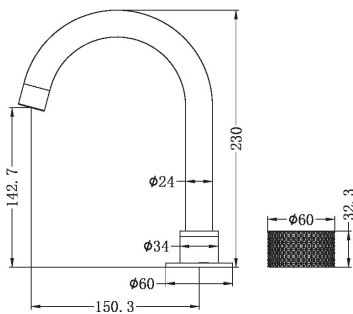

KITCHEN FAUCET

OPAL PROGRESSIVE BASIN SET BZ

Cod. **DA-NR252001BG**
Basin Tap Set, Brushed Gold

Cod. **DA-NR252001BN**
Basin Tap Set, Brushed Nickel

Cod. **DA-NR252001BZ**
Basin Tap Set, Brushed Bronze

Cod. **DA-NR252001GR**
Basin Tap Set, Graphite

· TECHNICAL DRAWING ·

· SPECIFICATIONS ·

Material: Brass
WELS Rating: 4.5L/min, 6 star